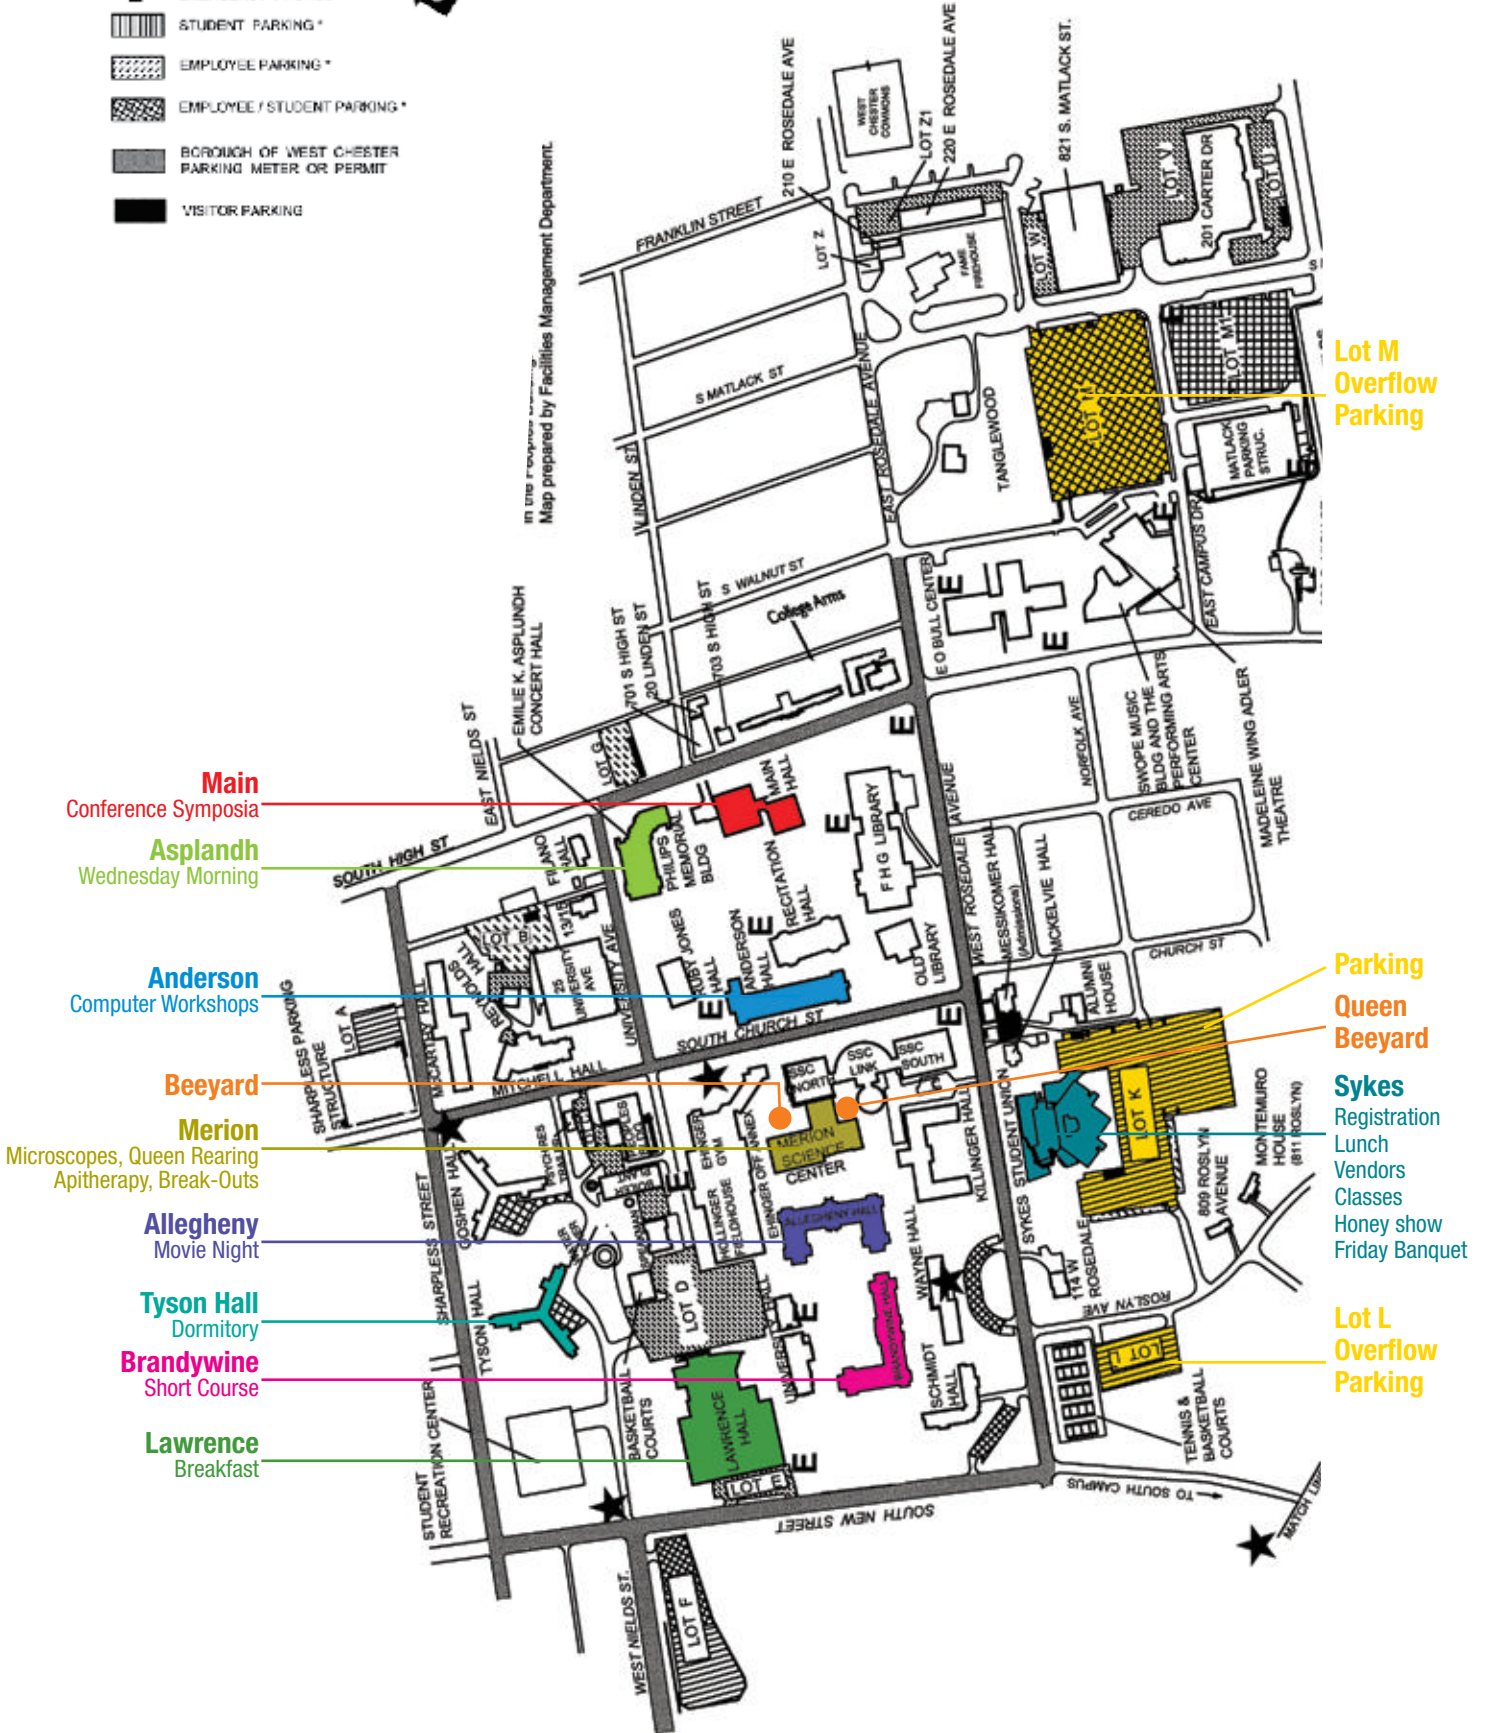

West Chester North Campus

- ★ SHUTTLE BUS STOP
- E EMERGENCY PHONES
- [Hatched Box] STUDENT PARKING *
- [Dotted Box] EMPLOYEE PARKING *
- [Cross-hatched Box] EMPLOYEE / STUDENT PARKING *
- [Grey Box] BOROUGH OF WEST CHESTER PARKING METER OR PERMIT
- [Black Box] VISITOR PARKING

Map prepared by Facilities Management Department

Main Conference Symposia

Asplundh Wednesday Morning

Anderson Computer Workshops

Beeyard

Merion Microscopes, Queen Rearing, Apitherapy, Break-Outs

Allegheny Movie Night

Tyson Hall Dormitory

Brandywine Short Course

Lawrence Breakfast

Lot M Overflow Parking

Parking Queen Beeyard

Sykes Registration Lunch Vendors Classes Honey show Friday Banquet

Lot L Overflow Parking