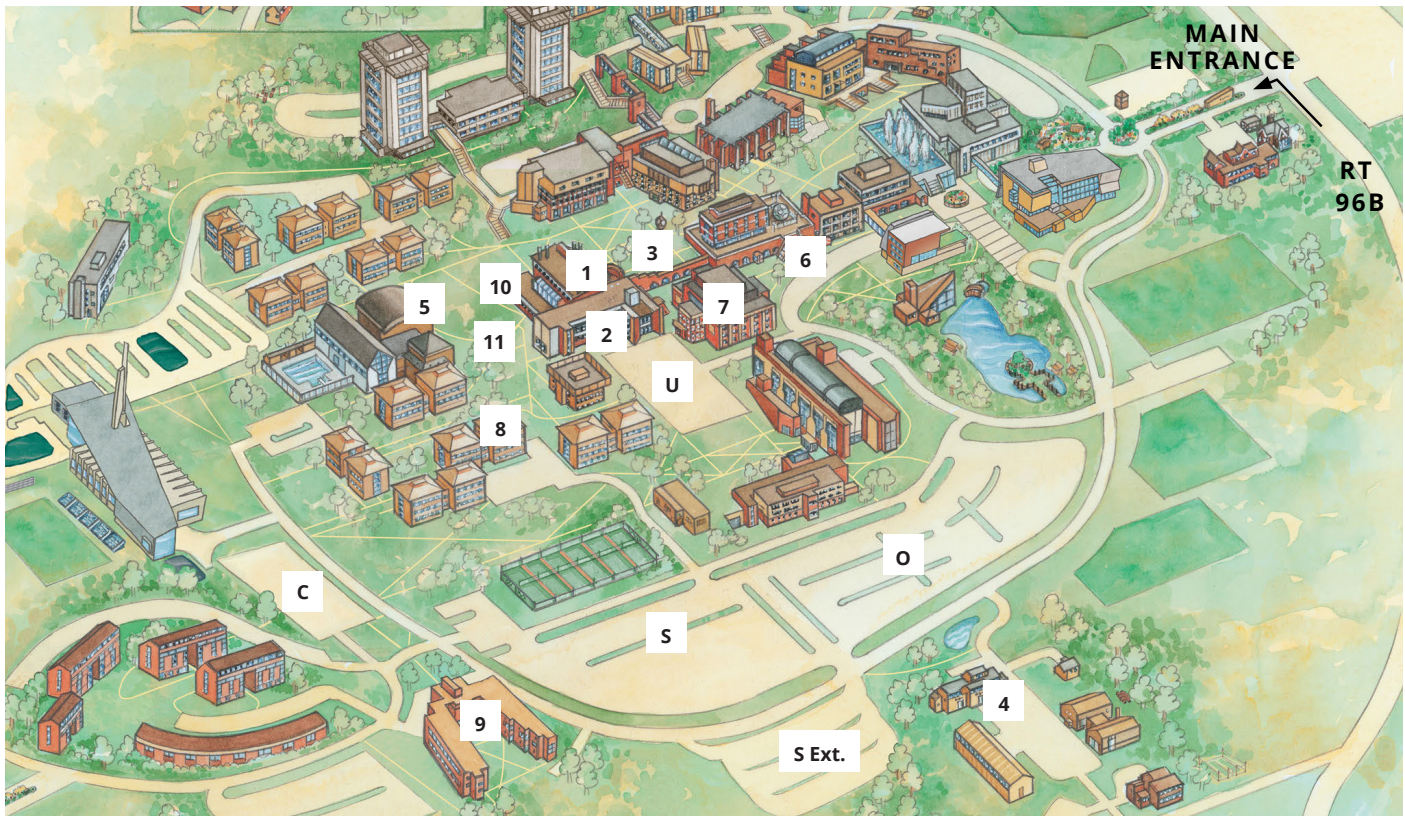

Ithaca College Campus Map

BUILDINGS

- 1 Campus Center - Egbert Hall
- 2 Campus Center - Phillips Hall (Emerson Suites)
- 3 Campus Center - Phillips Hall Annex (Campus Store)
- 4 Center for Public Safety and General Services
- 5 Fitness Center
- 6 Textor Hall
- 7 Williams Hall

APIARIES

- 11 Quad
Hamilton Apiary (see page 34)

RESIDENCE HALLS

- 8 Bogart Hall
- 9 Emerson Hall

DINING HALLS

- 10 Campus Center Dining Hall

PARKING LOTS

- C Parking Lot C
- O Parking Lot O
- S Parking Lot S
- S Ext. Parking Lot S Ext.
- U Parking Lot U